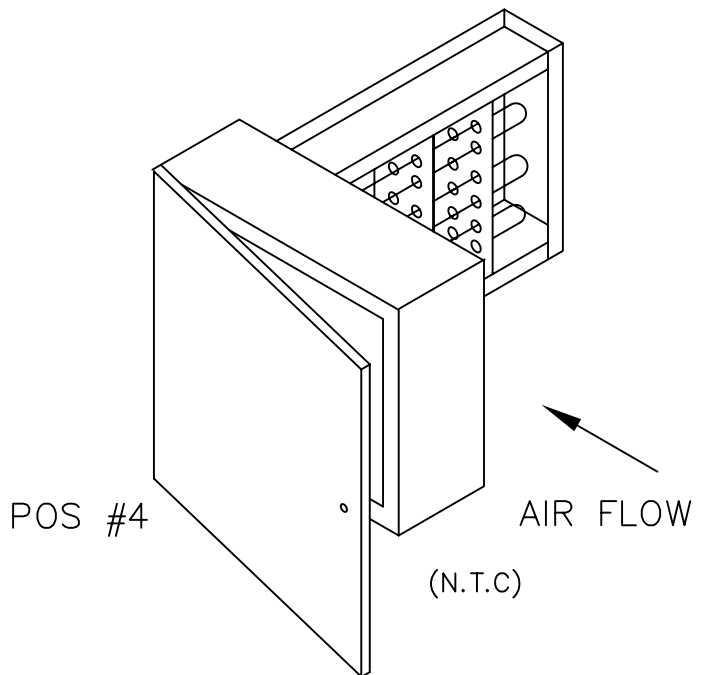

FRONT VIEW

TOP VIEW

WARREN TECHNOLOGY INC.

Aprv: D.GREENOUGH

Dwg: FEB. 12, 2004

Date: RUP\EC\EC2 VIEW

MODEL NO. EC-2  
 69 KW, 480/3  
 22.75"W X 24"H DUCT  
 3 STEPS  
 WARREN #WEC2RP6905