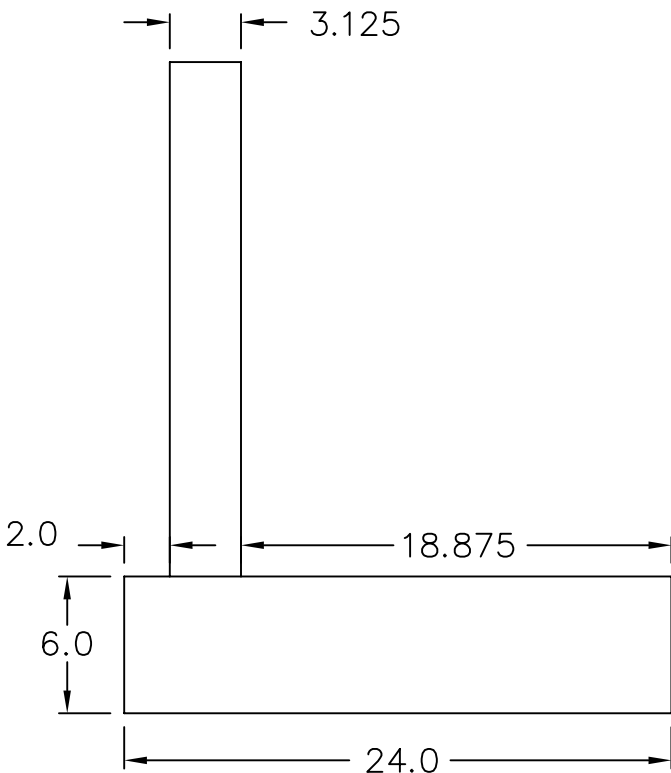

FRONT VIEW

TOP VIEW

WARREN TECHNOLOGY INC.

Aprv: D.GREENOUGH

Dwg: FEB. 12, 2004

Date: RUP\EC\EC2 VIEW

MODEL NO. EC-2  
 69 KW, 480/3  
 22.75"W X 24"H DUCT  
 3 STEPS  
 WARREN #WEC2RP6905