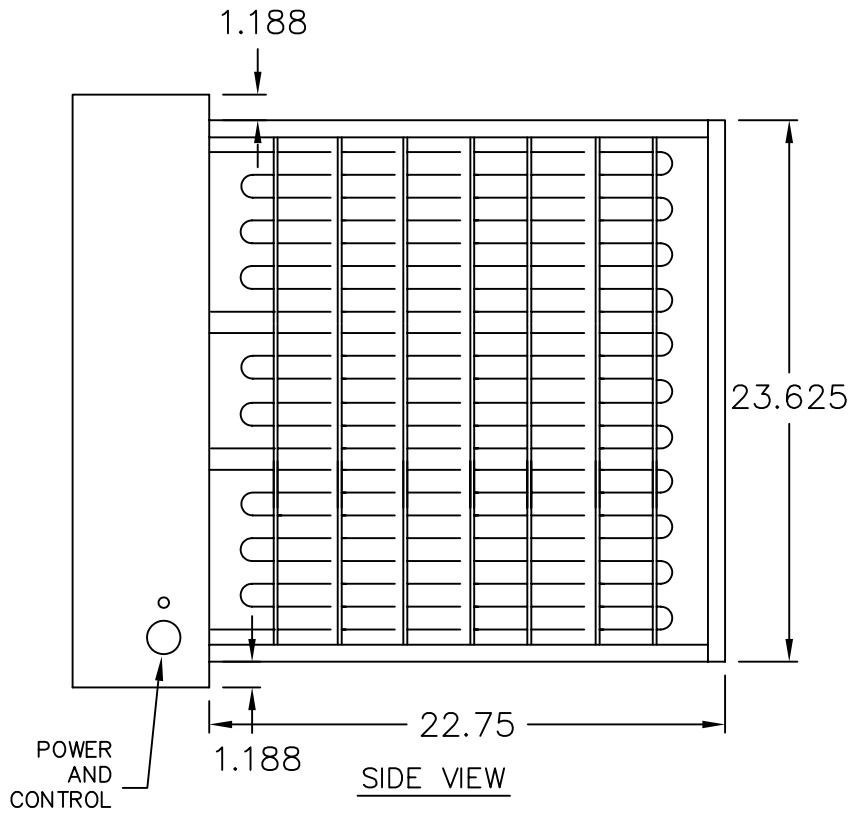

FRONT VIEW

TOP VIEW

WARREN TECHNOLOGY INC.

Aprv: D.GREENOUGH

Dwg: FEB. 12, 2004

Date: RUP\EC\EC2 VIEW

MODEL NO. EC-2  
 69 KW, 480/3  
 22.75"W X 24"H DUCT  
 3 STEPS  
 WARREN #WEC2RP6905