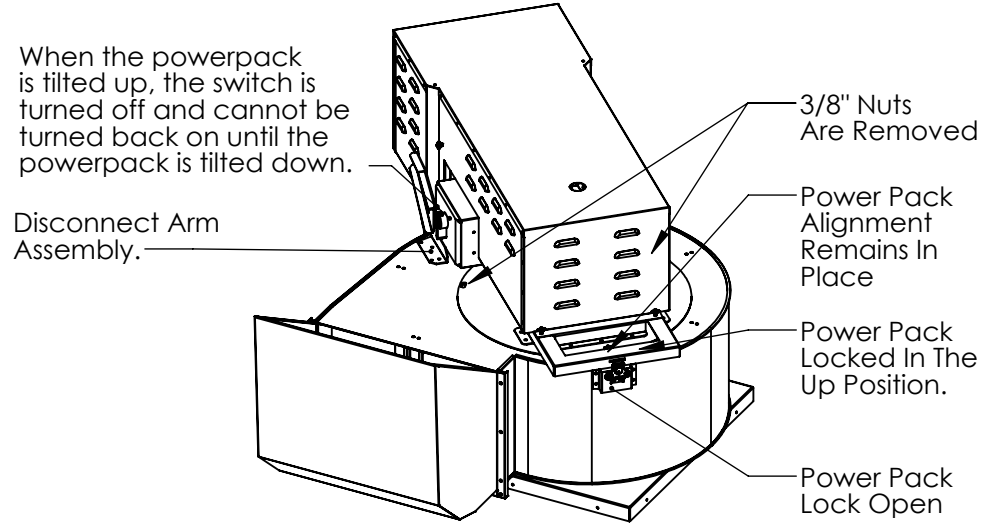

# Disconnect Switch - Curb Mounted - Up Blast Utility Set