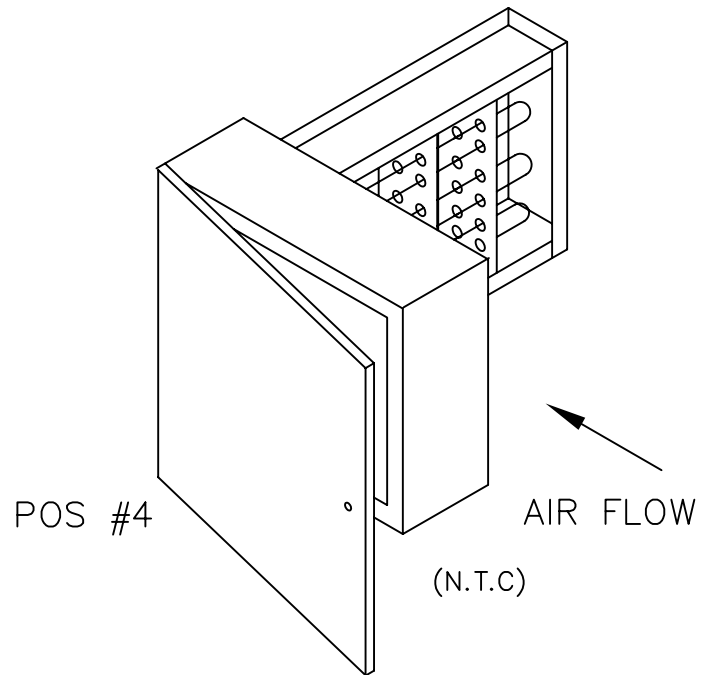

FRONT VIEW

SIDE VIEW

TOP VIEW

WARREN TECHNOLOGY INC.

Aprv: D.GREENOUGH

Dwg: DEC. 23, 2003

Date: RUP\EC\EC14 VIEW

MODEL NO. EC-14
 20 KW, 480/3
 16"W X 18"H DUCT
 4 STEPS
 WARREN #WEC14RP2005