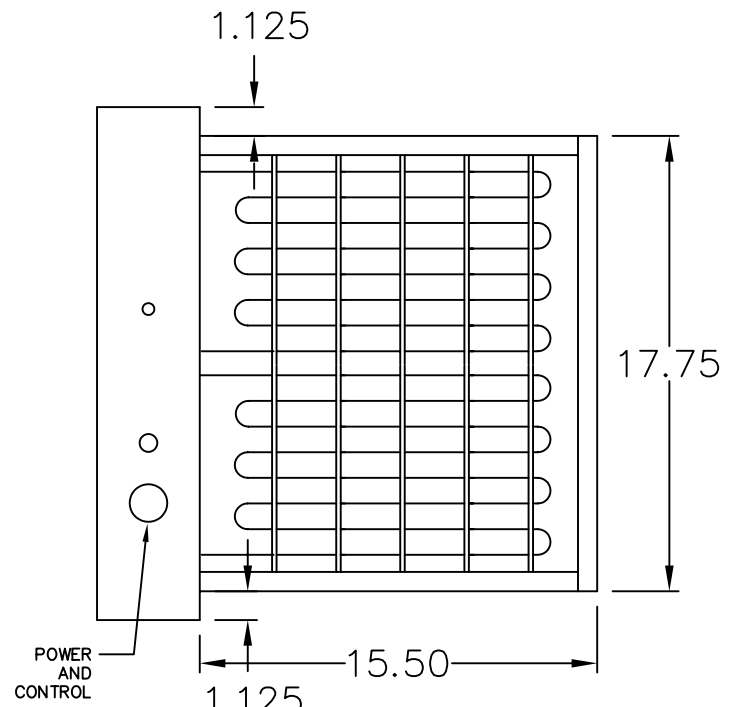

FRONT VIEW

SIDE VIEW

TOP VIEW

WARREN TECHNOLOGY INC.

Aprv: D.GREENOUGH

Dwg: DEC. 23, 2003

Date: RUP\EC\EC14 VIEW

MODEL NO. EC-14
 20 KW, 480/3
 16"W X 18"H DUCT
 4 STEPS
 WARREN #WEC14RP2005