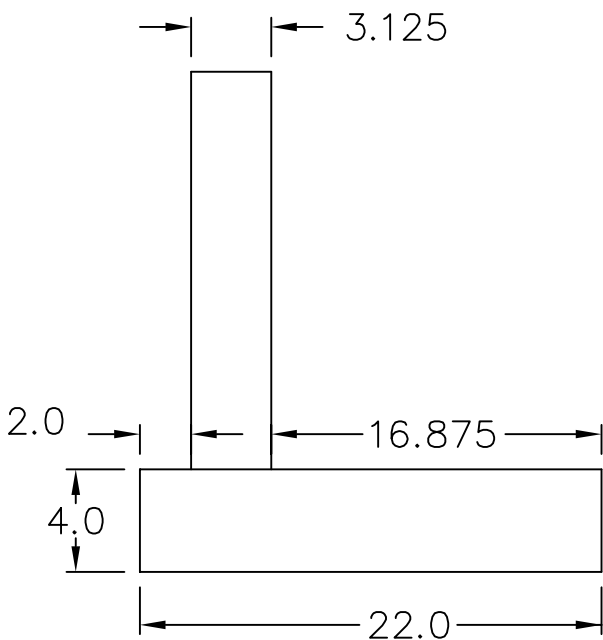

FRONT VIEW

SIDE VIEW

TOP VIEW

WARREN TECHNOLOGY INC.

Aprv: D.GREENOUGH

Dwg: DEC. 23, 2003

Date: RUP\EC\EC14 VIEW

MODEL NO. EC-14
 20 KW, 480/3
 16"W X 18"H DUCT
 4 STEPS
 WARREN #WEC14RP2005