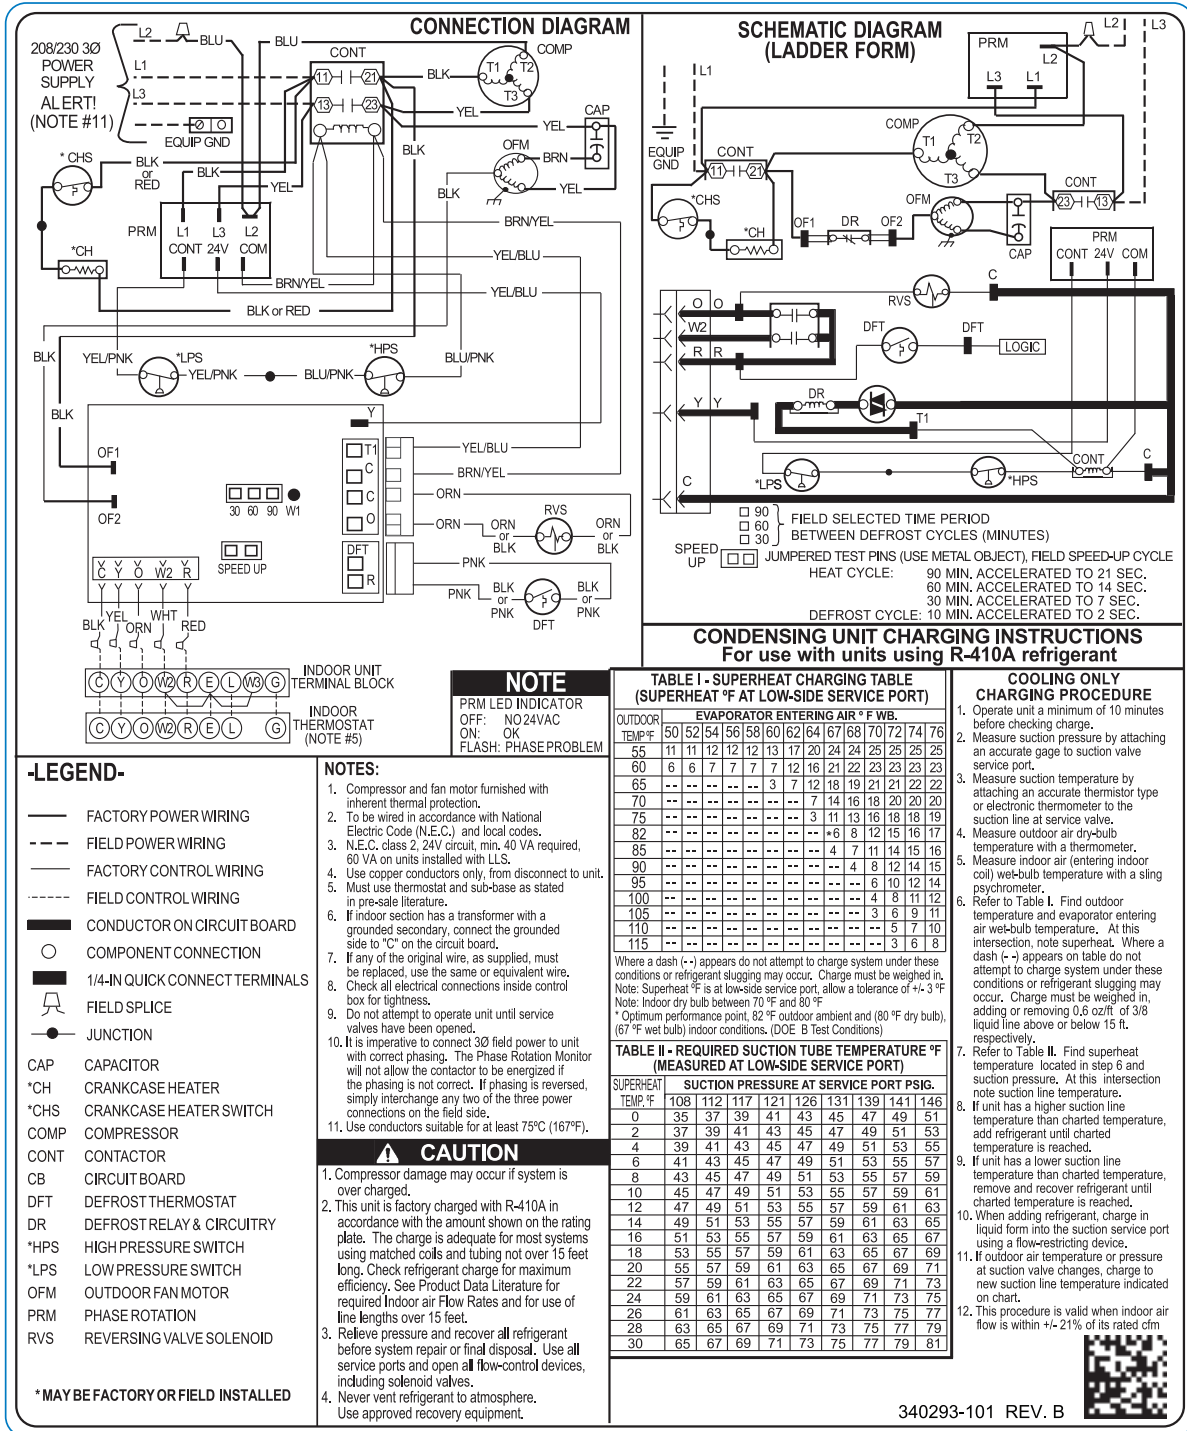

25HCE
Single Stage Heat Pump
with Puron® Refrigerant
1-1/2 To 5 Nominal Tons

Wiring Diagram

Fig. 1 – Wiring Diagram — Model sizes 1-1/2 - 5 tons, 208/230-1

Fig. 1 – Wiring Diagram — Model sizes 3, 4 and 5 tons, 208/230-3

Fig. 1 – Wiring Diagram — Model sizes 3, 4 and 5 tons, 460-3