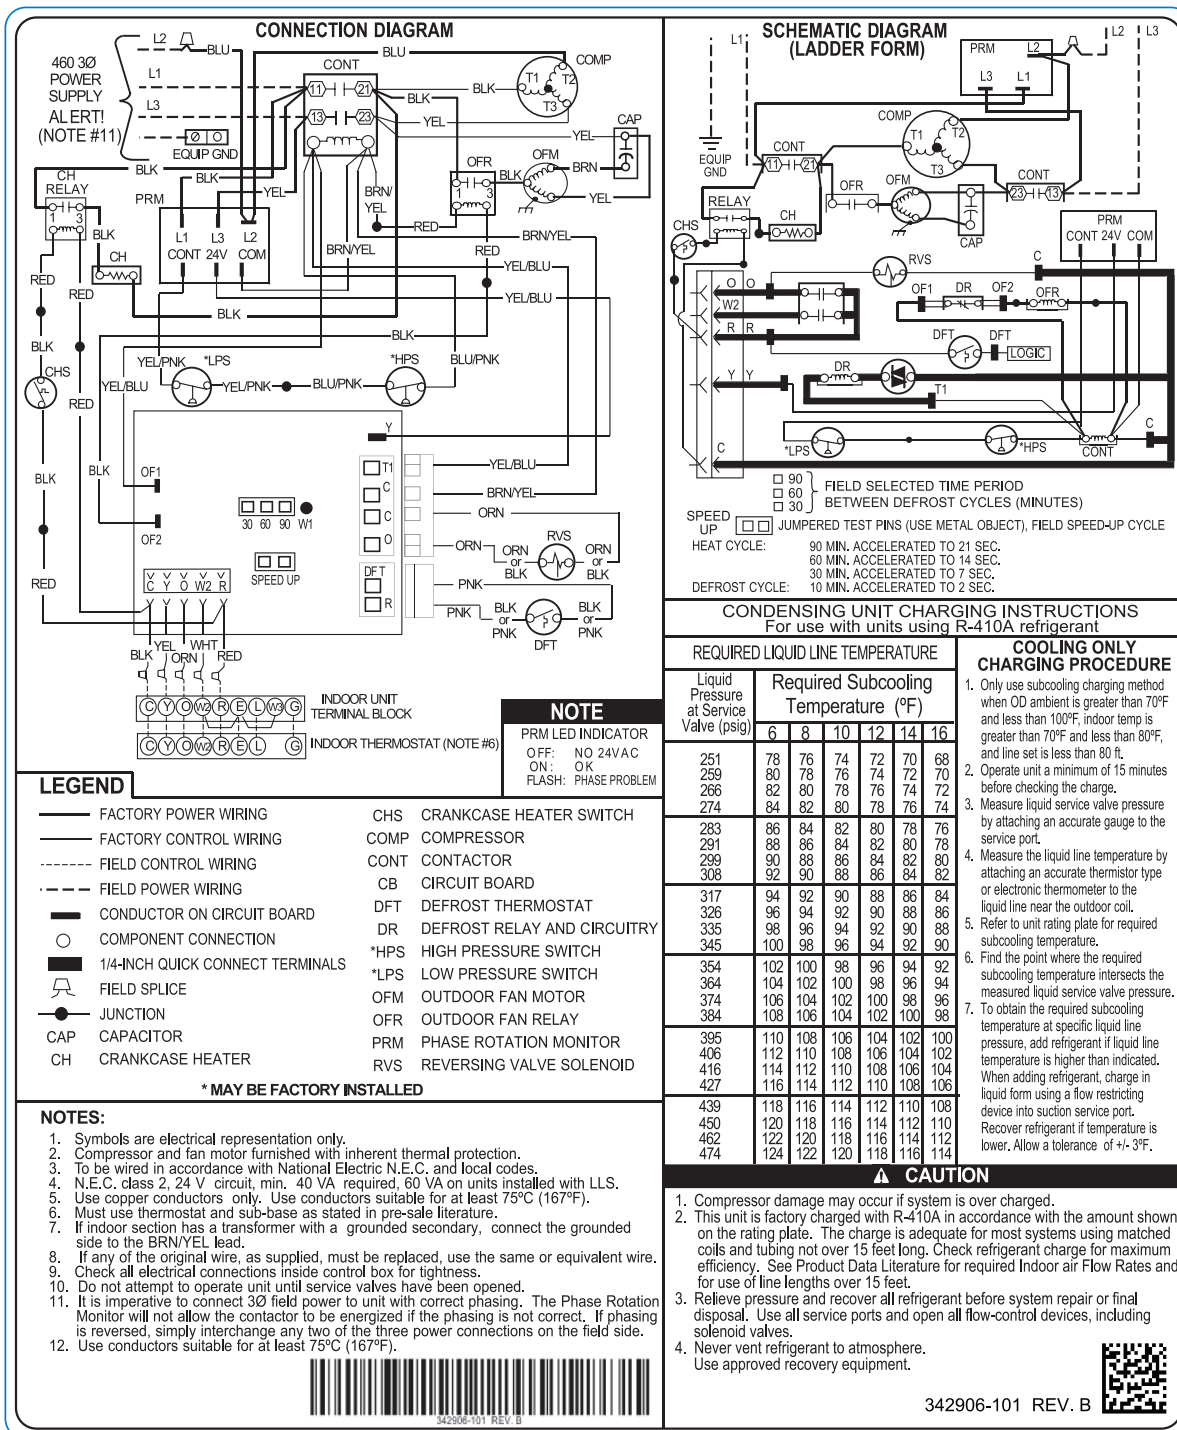

25HCE
Single Stage Heat Pump
with Puron® Refrigerant
1-1/2 To 5 Nominal Tons

Wiring Diagram

Fig. 1 – Wiring Diagram — Model sizes 1-1/2 - 5 tons, 208/230-1

Fig. 1 – Wiring Diagram — Model sizes 3, 4 and 5 tons, 208/230-3

Fig. 1 – Wiring Diagram — Model sizes 3, 4 and 5 tons, 460-3