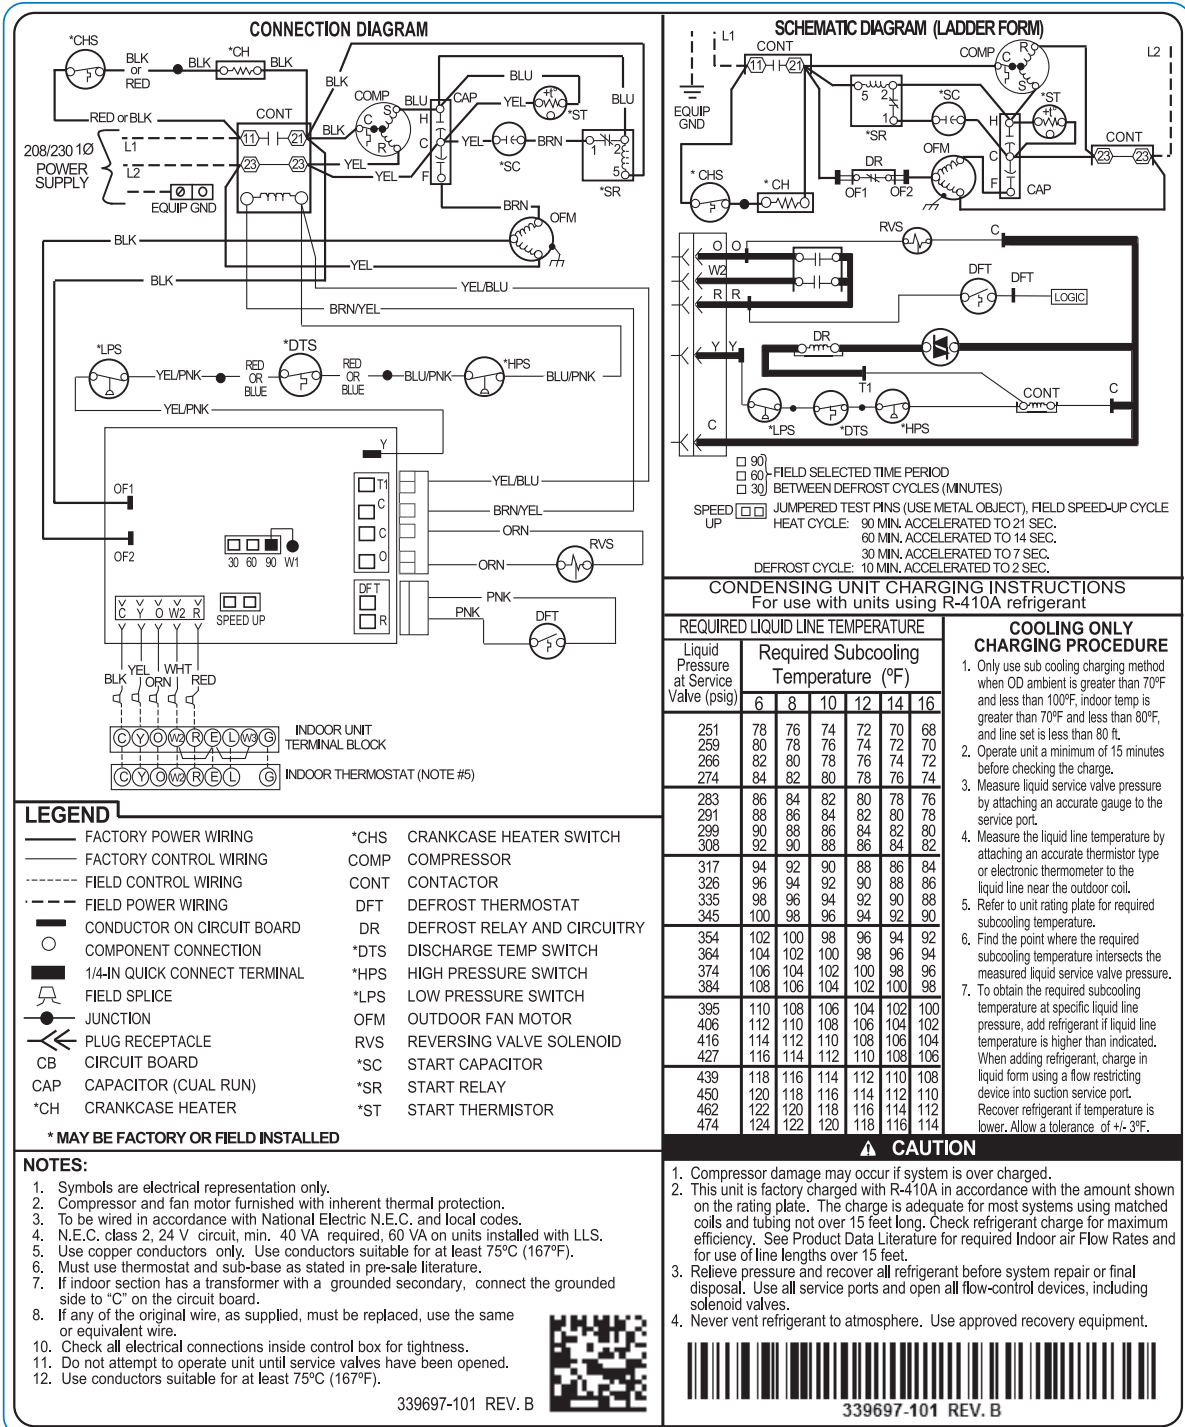

25HCE
Single Stage Heat Pump
with Puron® Refrigerant
1-1/2 To 5 Nominal Tons

Wiring Diagram

Fig. 1 – Wiring Diagram — Model sizes 1-1/2 - 5 tons, 208/230-1

Fig. 1 – Wiring Diagram — Model sizes 3, 4 and 5 tons, 208/230-3

Fig. 1 – Wiring Diagram — Model sizes 3, 4 and 5 tons, 460-3